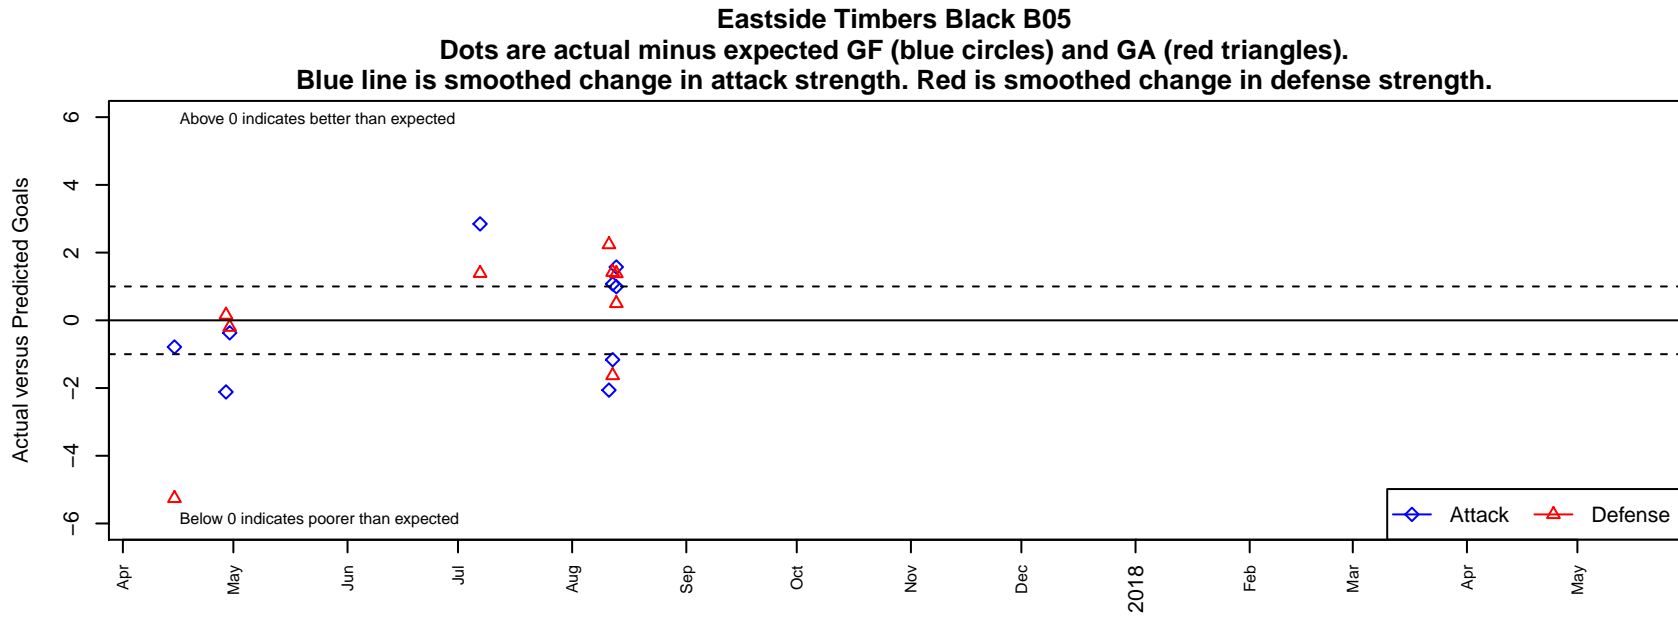

Eastside Timbers Black B05

Eastside United FC
 Gresham, OR
 B05 total strength=633
 attack=1.06 defense=0.29
 notes= Schalke;

alt names used:
 EASTSIDE TIMBERS U13 BOYS
 EASTSIDE TIMBERS U13 BOYS (OR)

Venues played:
 2016 Spr OYS B05 Division 2 Blue
 2017 PCU Summer Classic Bronze
 2017 Bend Premier Cup Jeremy Ebobisse (Bro

**attack and defense variance (black dot)
relative to other teams
and top 10 in region**

**attack and defense rating
relative to others at age
and all opponents in last 13 months**

Performance relative to 13 month average