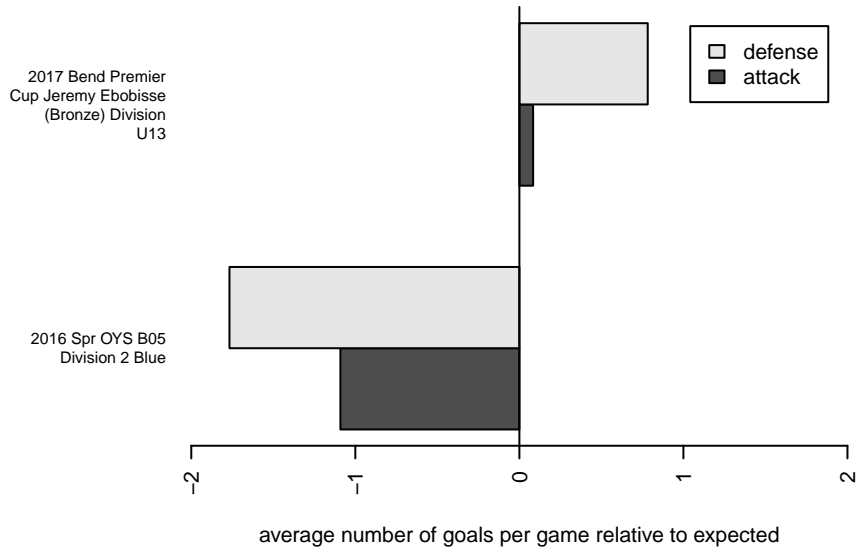

Eastside Timbers Black B05

Eastside United FC
 Gresham, OR
 B05 total strength=633
 attack=1.06 defense=0.29
 notes= Schalke;

alt names used:
 EASTSIDE TIMBERS U13 BOYS
 EASTSIDE TIMBERS U13 BOYS (OR)

Venues played:
 2016 Spr OYS B05 Division 2 Blue
 2017 PCU Summer Classic Bronze
 2017 Bend Premier Cup Jeremy Ebobisse (Bro

**attack and defense variance (black dot)
relative to other teams
and top 10 in region**

**attack and defense rating
relative to others at age
and all opponents in last 13 months**

Performance relative to 13 month average